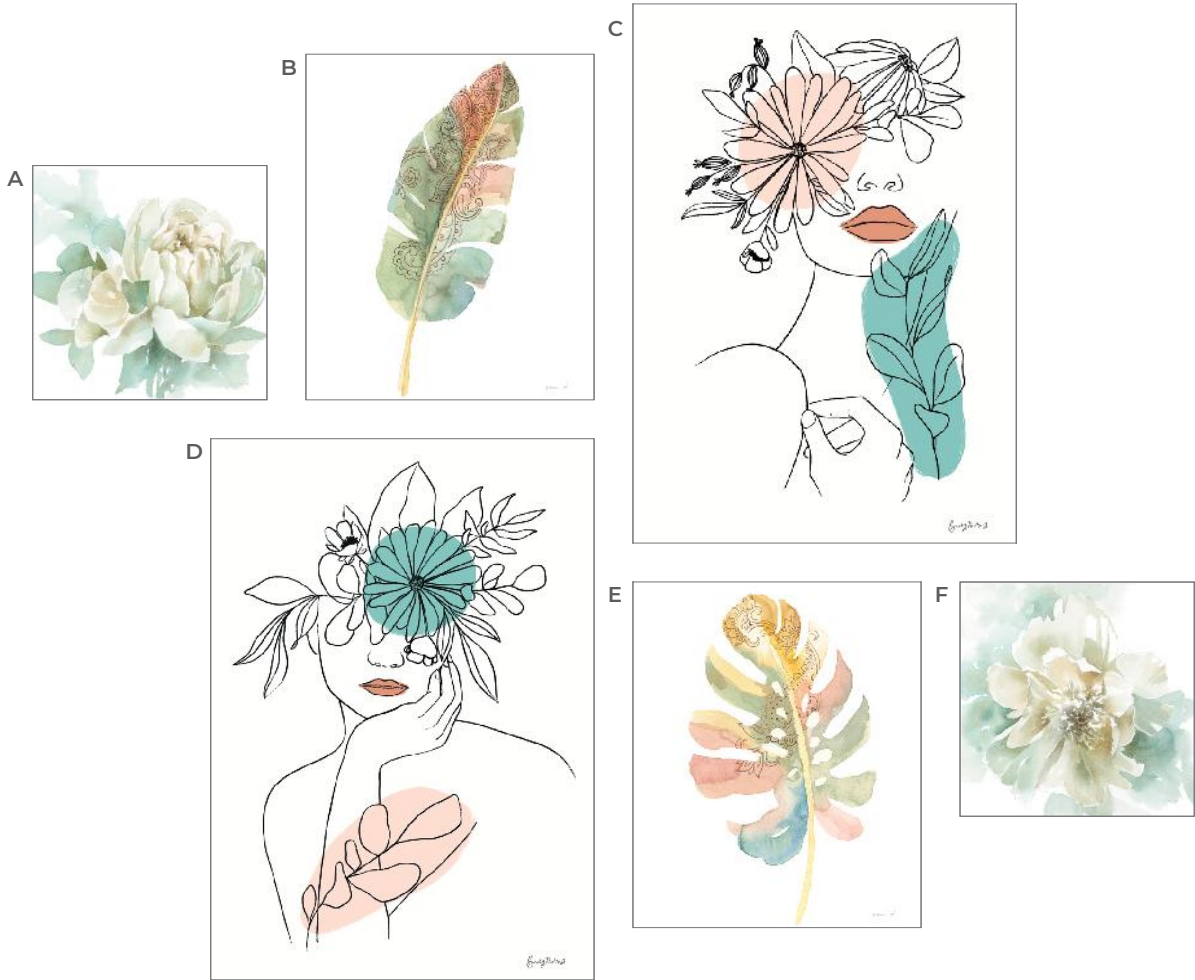

GALLERY WALL

** This image has been cropped from the original. Please ask your sales rep for information on ordering this image or cropping, re-sizing and re-coloring images in our collections.