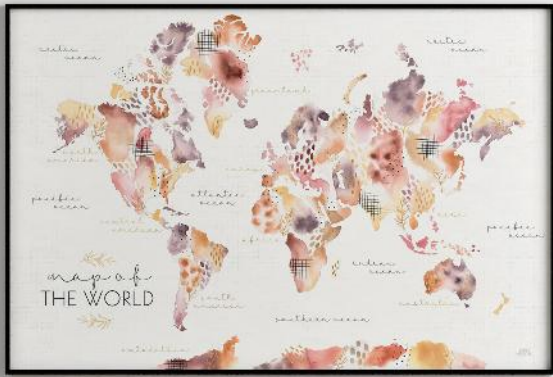

D

F

**DREAM**  
 a whole  
**World of**  
**Possibilities**

G

C

A: 63693 BURLAP WORLD MAP I NAVY  
SUE SCHLABACH

B: 30732 MYTHICAL MAP I  
MARY URBAN

C: 64850 DESERT BLOOMS MAP  
LAURA MARSHALL