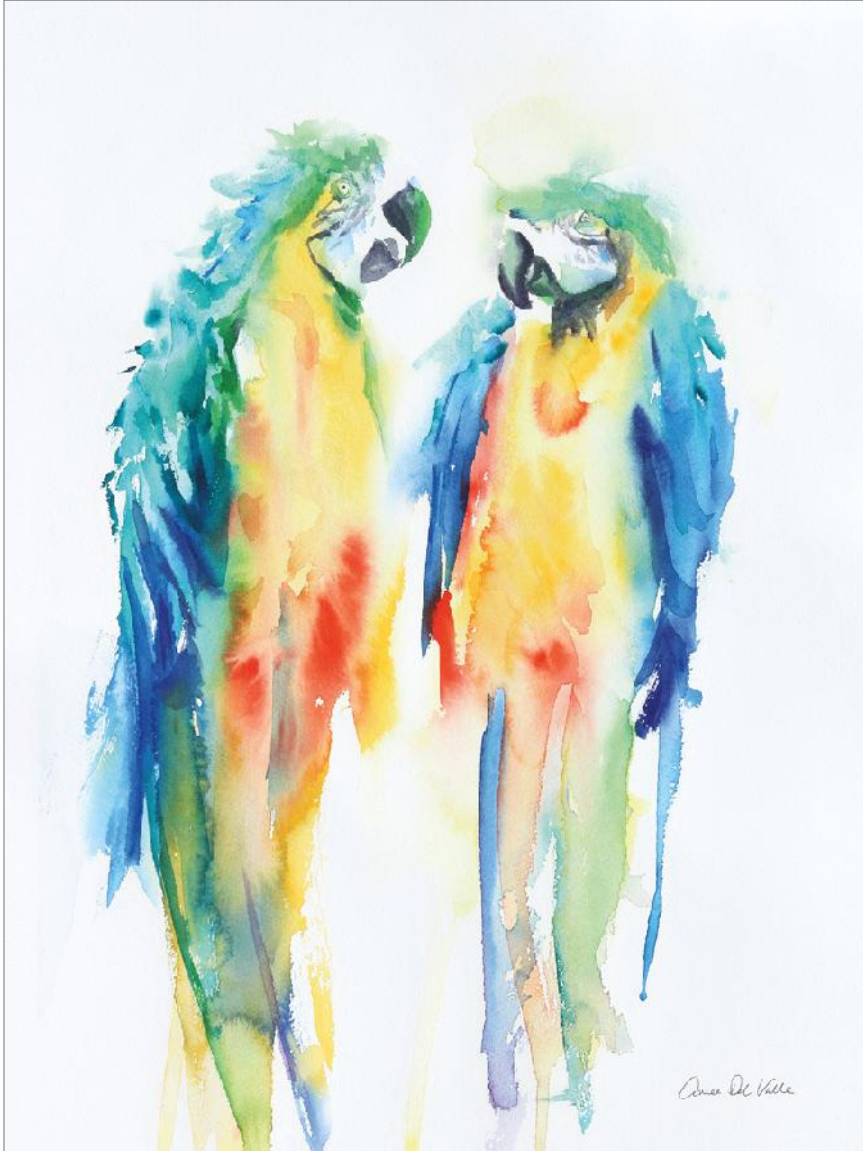

# PARADISE

---

AIMEE DEL VALLE

68311 FLAMINGO TRIO

DANHUI NAI

66116 BOHO TROPICAL LEAF I  
ON WHITE

66117 BOHO TROPICAL LEAF II  
ON WHITE

67964 COLORFUL PARROTS I