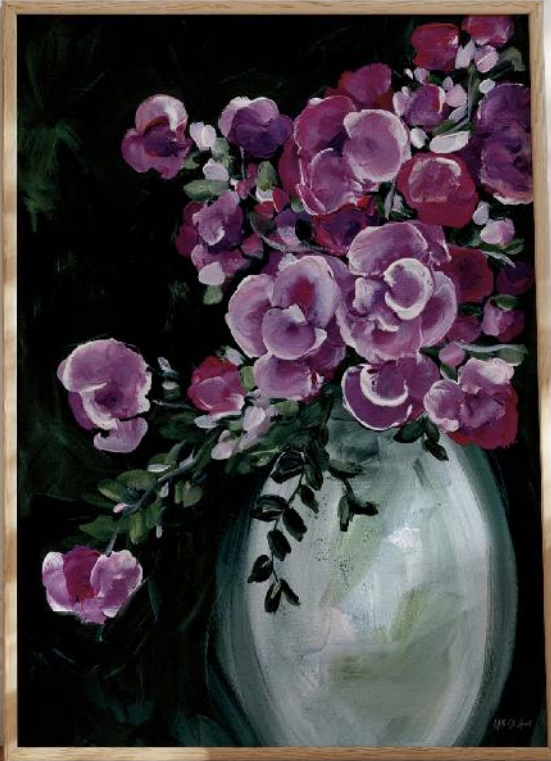

A

B

A: 89247 ZEBRA IN TUB | B: 89248 GIRAFFE IN TUB
FARIDA ZAMAN

A

B

A: 89308 MAXIMALIST TOUCAN
B: 89306 MAXIMALIST PARROTS
C: 89307 MAXIMALIST FLAMINGOS
YVETTE ST. AMANT

petal power

The trend of modern floral art is all about making a statement. With vibrant colors and bold compositions, these pieces are designed to pop off the walls, adding a dynamic, colorful touch to any space. Perfect for those looking to infuse their decor with contemporary flair and the timeless beauty of flowers.

- A: 89232 BEE LOVE
 - B: 89231 FIERCE
 - C: 89230 EXCITING TIMES
- JEANETTE VERTENTES

A

B

C

A: 89147 WILD AND FLOWERY
D: 89140 REVE DE COQUELICOT
SHIRLEY NOVAK

B: 88916 BOTANICAL ELEGANCE I
C: 88917 BOTANICAL ELEGANCE II
YVETTE ST. AMANT