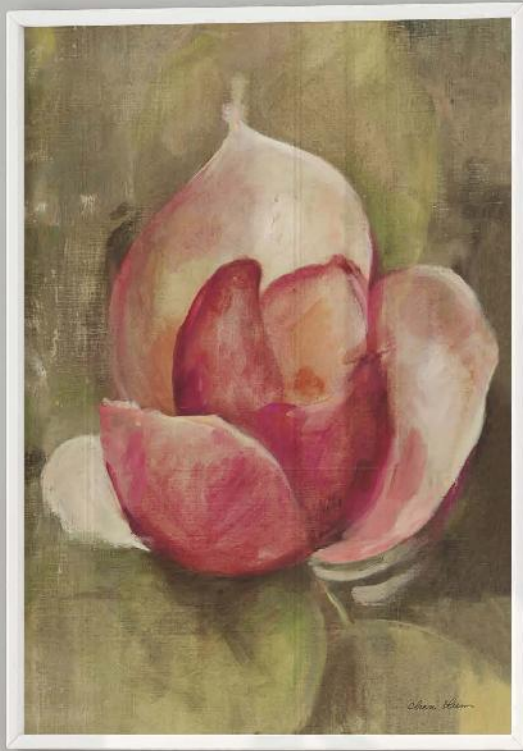

The ease and tranquility that Cheri's work evoked made her paintings more than just art; they became companions in everyday life, offering a gentle reminder of the beauty in simplicity and the peace that comes from history's gentle embrace.

A