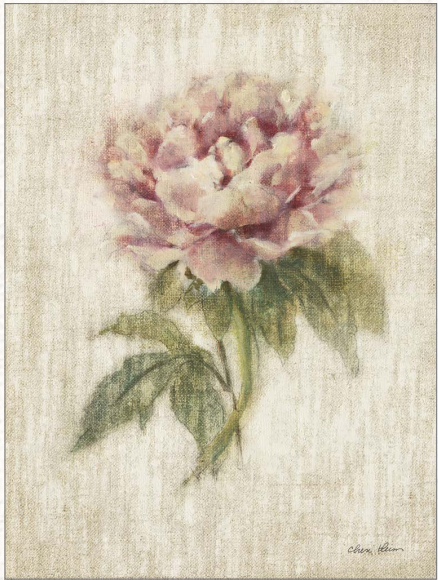

CHERI BLUM

7353 ZOOMER SCHOON TULIP

7352 MAY WONDER TULIP

CHERI BLUM

7032 WHITE WASH LILAC

7031 WHITE WASH HYDRANGEA

A

B

A: 90126 ORCHIDS I CROP | B: 90127 ORCHIDS II CROP
CHERI BLUM

CHERI BLUM

7287 LIGHT AND AIRY I

7290 LIGHT AND AIRY IV

7289 LIGHT AND AIRY III

7288 LIGHT AND AIRY II

Cheri's legacy lives on through her art, which continues to adorn the walls of homes and galleries around the world. Her ability to capture the essence of life's simple pleasures has made her work a cherished part of countless collections. Cheri Blum's art remains a beacon of beauty, a reminder of the enduring power of grace and elegance in our lives.