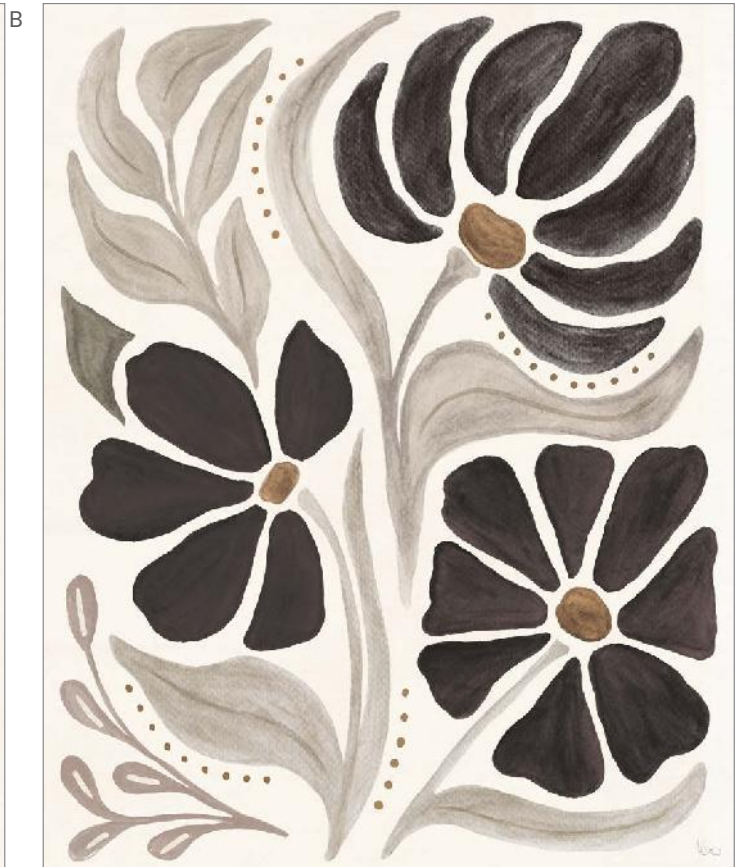

88517 SANDOLLAR I
YVETTE ST. AMANT

88520 STARFISH II
YVETTE ST. AMANT

86101 OYSTER LOVE
JEANETTE VERTENTES

A

A: 89218 SHUCKS 3
B: 86102 BABY CLAM
JEANETTE VERTENTES

mod botanical

Modern botanical art is a fresh take on traditional themes, featuring simple forms of flowers, bugs, and butterflies. This trend moves away from the formal vintage style, embracing clean lines and contemporary compositions. It's perfect for adding a touch of nature's beauty to any modern space.

A: 89114 MODERN PETALS III NEUTRAL | B: 89113 MODERN PETALS II NEUTRAL | C: 89116 MODERN PETALS V NEUTRAL
D: 89115 MODERN PETALS IV NEUTRAL | E: 89112 MODERN PETALS I NEUTRAL
VERONIQUE CHARRON

A: 86646 BEETLES AND BUTTERFLIES III
B: 86645 BEETLES AND BUTTERFLIES II
DANHUI NAI