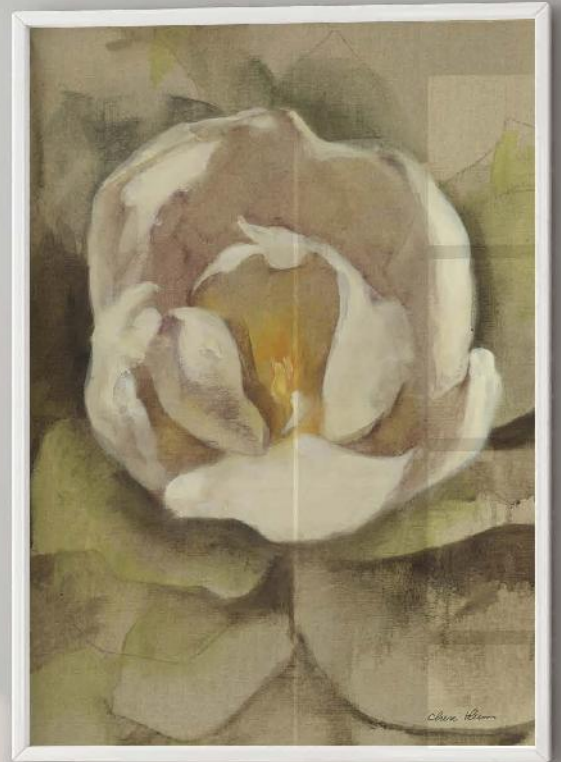

B

A: 90129 PINK BLOSSOM CROP | B: 90128 WHITE BLOSSOM CROP
CHERI BLUM